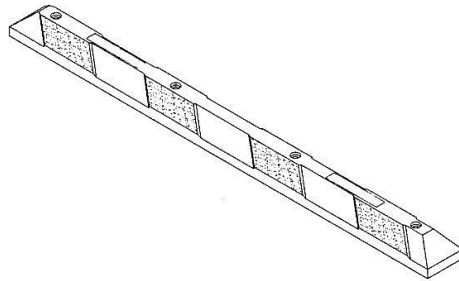

## 6' Rubber Wheel Stop

TOP VIEW

BOTTOM VIEW

**PRODUCT SPECIFICATIONS:**

1. MATERIAL: COMPRESSION MOLDED RECYCLED RUBBER COMPOSITE
2. NOMINAL DIMENSIONS: 72"L x 6"W x 4"H
3. NOMINAL WEIGHT OF THE PRODUCT: 34 lbs.
4. COLOR: BLACK WITH REFLECTIVE YELLOW, BLUE OR WHITE STRIPES