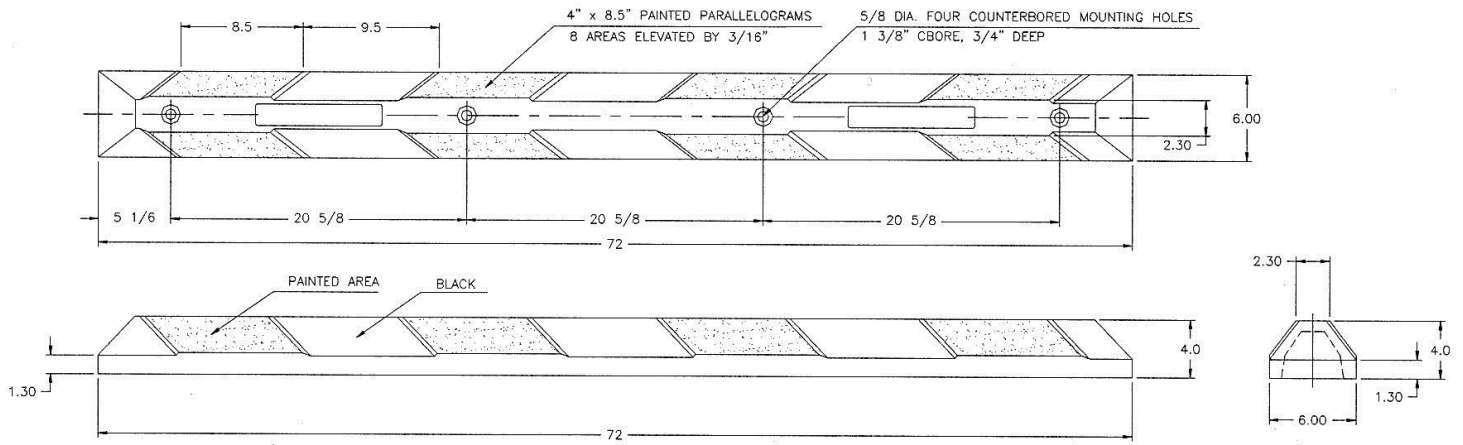

# Specifications

## 6' Rubber Wheel Stop

TOP VIEW

BOTTOM VIEW

**PRODUCT SPECIFICATIONS:**

1. MATERIAL: COMPRESSION MOLDED RECYCLED RUBBER COMPOSITE
2. NOMINAL DIMENSIONS: 72"L x 6"W x 4"H
3. NOMINAL WEIGHT OF THE PRODUCT: 34 lbs.
4. COLOR: BLACK WITH REFLECTIVE YELLOW, BLUE OR WHITE STRIPES