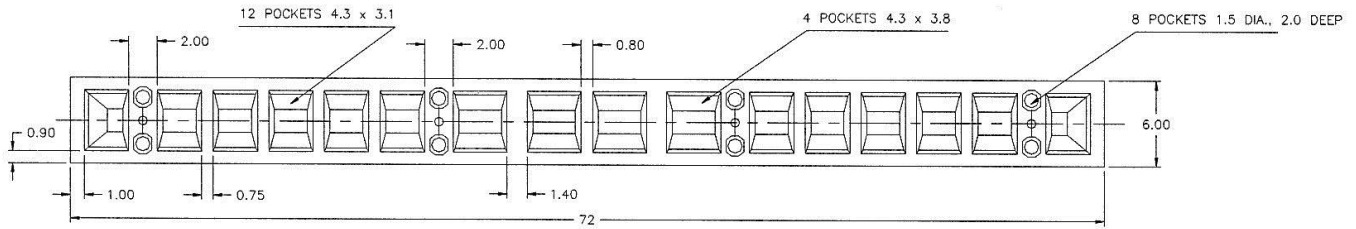

# Specifications

## 6' Rubber Wheel Stop

TOP VIEW

BOTTOM VIEW

**PRODUCT SPECIFICATIONS:**

1. MATERIAL: COMPRESSION MOLDED RECYCLED RUBBER COMPOSITE
2. NOMINAL DIMENSIONS: 72"L x 6"W x 4"H
3. NOMINAL WEIGHT OF THE PRODUCT: 34 lbs.
4. COLOR: BLACK WITH REFLECTIVE YELLOW, BLUE OR WHITE STRIPES